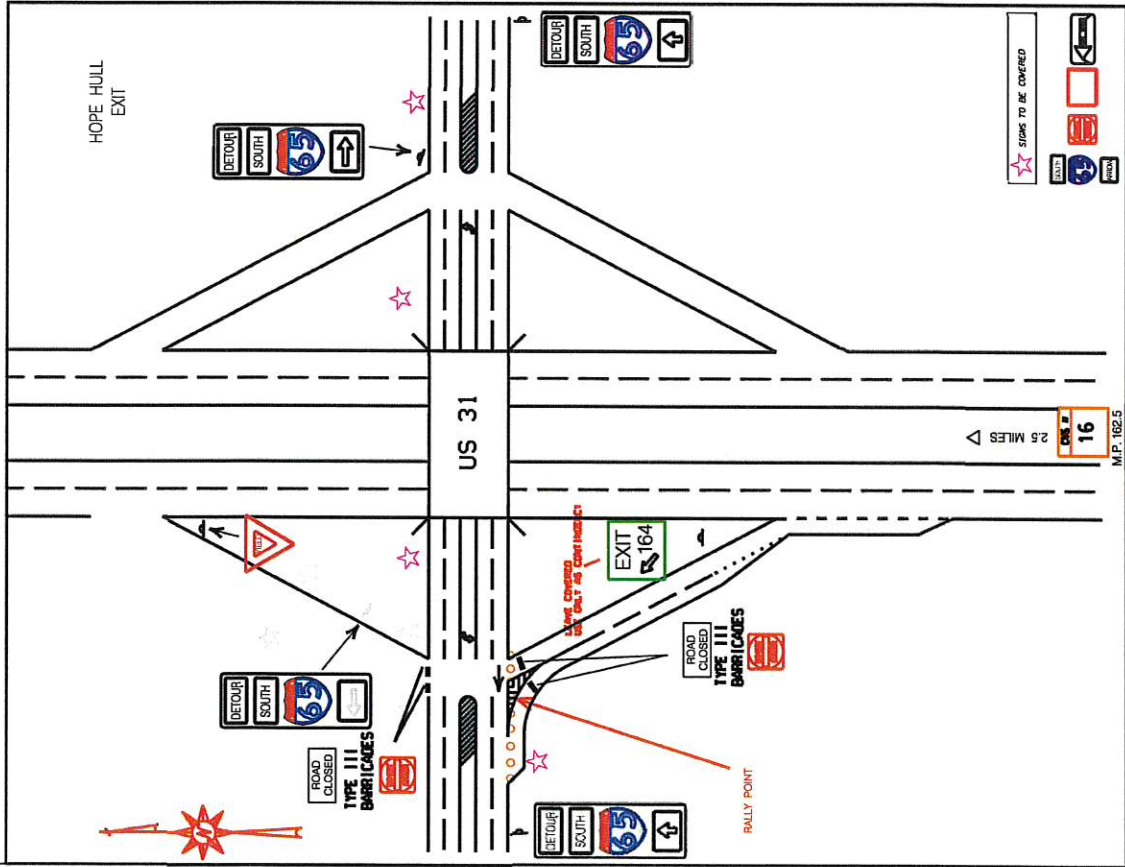

# 25 LOCATION 25 EXIT 164 @ US 31

TALBERT ESSARY  
CODY ADAMS

MONTGOMERY AREA PERSONNEL IN PLACE  
TRAFFIC CONTROL ON SHLD  
SB FACING SIGNS DROPPED  
DETOUR RT SIGNS DROPPED  
TEAM LEADERS IN PLACE  
LOCATION INSPECTED

PERSONNEL	TRUCK No.
ANDRE BEASLEY	ST-16830 PICKUP
QUAMI SAVAGE	ST-17774 PICKUP
JOSH DONAHEY	ST-15889 PICKUP
ROBERT JAMES	ST-17466 PICK UP