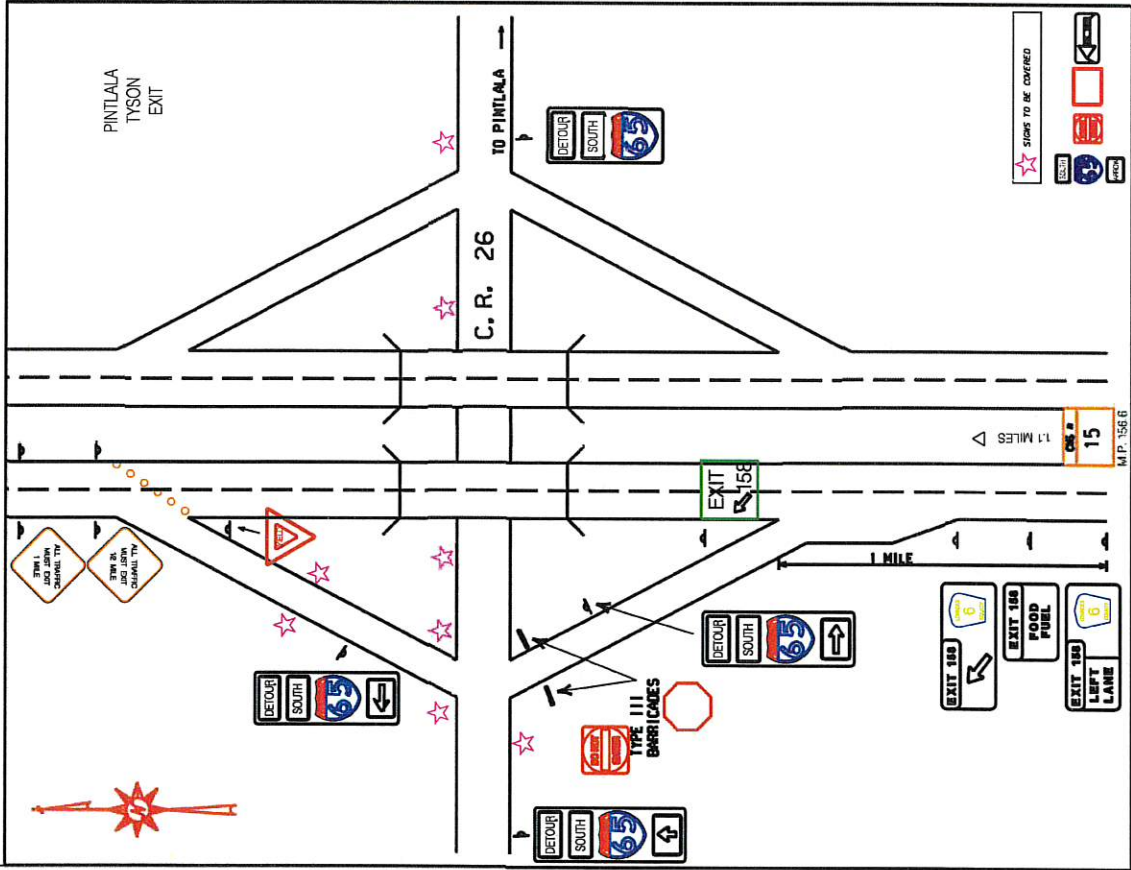

JOHATHAN ANDERSON BENJI CANTRELL

24 LOCATION 24 EXIT 158 @ C.R. 26

MONTGOMERY AREA TRAFFIC CONTROL ON SHLD IN PLACE SB FACING SIGNS DROPPED DETOUR RT SIGNS DROPPED TEAM LEADERS IN PLACE LOCATION INSPECTED

PERSONNEL	TRUCK No.
PATRICK KELLEY	ST-14743 1TON CREW CAB
TERRY MERRIWETHER	ST-14591 CREW CAB
BILL McHONE	ST-17489 CREW CAB
DAVID MILLER	ST-17468 PICKUP