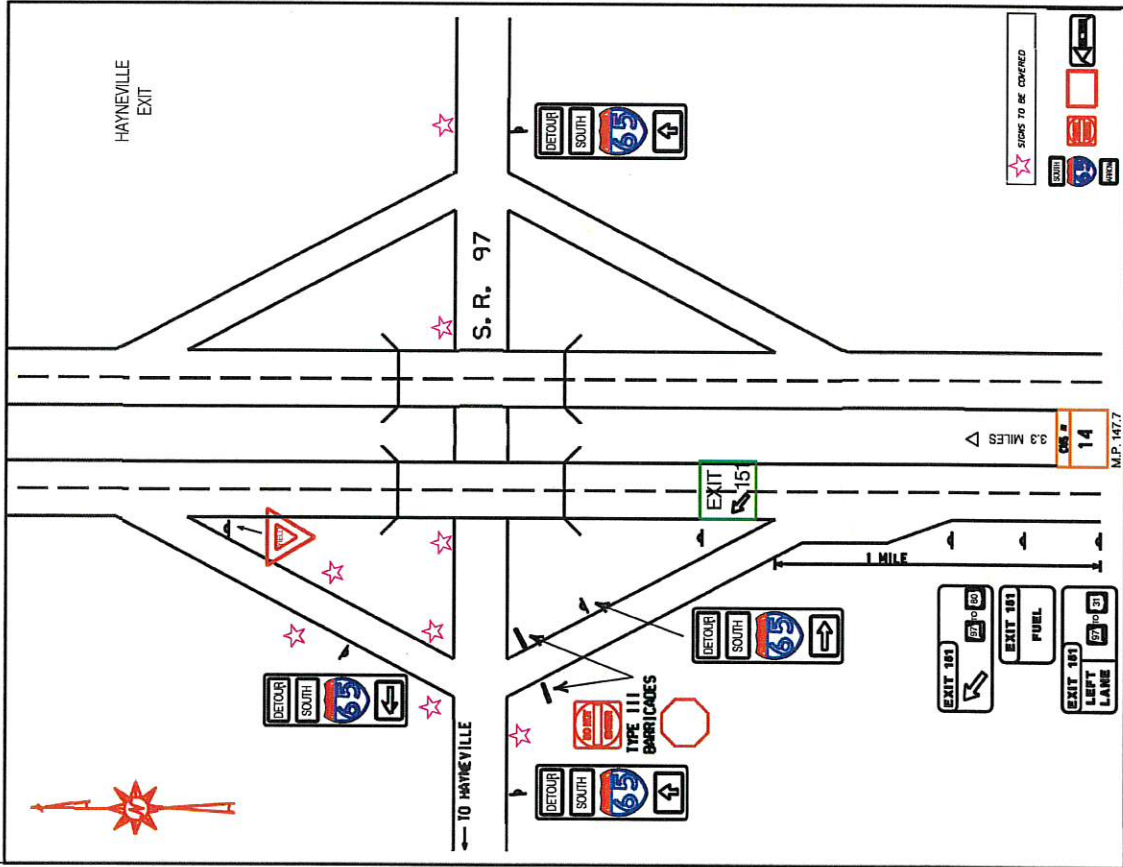

# 23 LOCATION 23 EXIT 151 @ S.R. 97

# RODDY MITCHELL ALACYIA HALL

MONTGOMERY AREA PERSONNEL IN PLACE SB FACING TRAFFIC CONTROL ON SHLD DETOUR SIGNS RT SIGNS DROPPED IN PLACE TEAM LEADERS LEADERS DROPPED IN PLACE LOCATION INSPECTED

PERSONNEL	TRUCK No.
TERRY ELMORE	ST-14555 PICKUP
JOE STEWART	ST 14927 SIGN TRUCK
TYRONE JOHNSON	ST 16178 PICK UP
DAYAN ENGRAM	ST 16930 CREW CAB