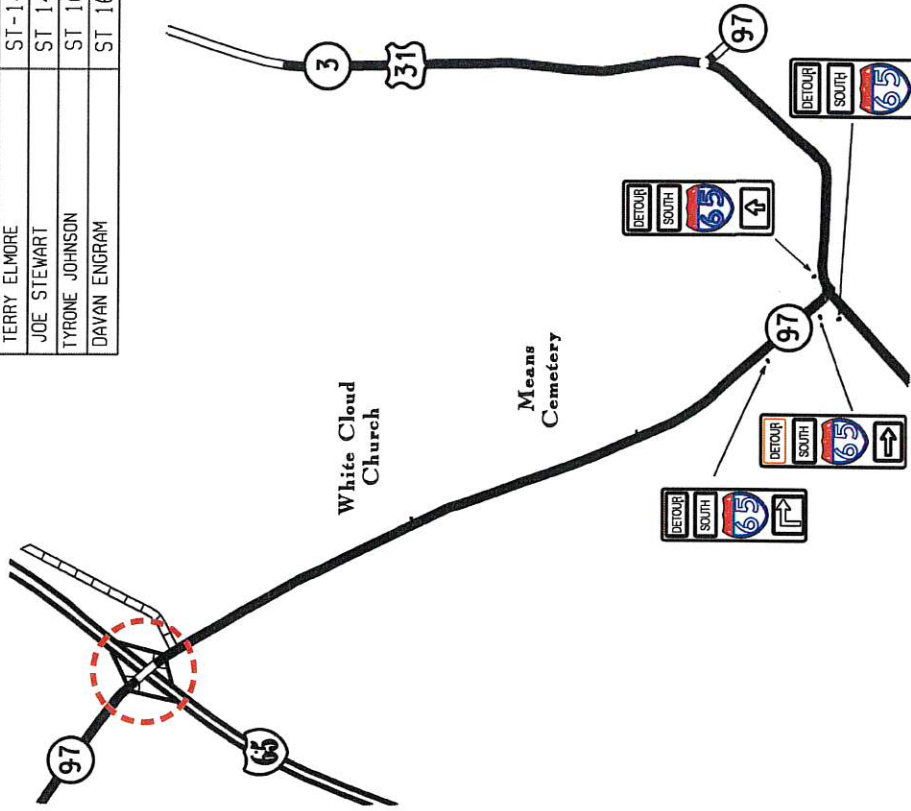

# 23 LOCATION 23 EXIT 151 @ S.R. 97

# RODDY MITCHELL ALACYIA HALL

MONTGOMERY AREA PERSONNEL IN PLACE SB FACING TRAFFIC CONTROL ON SHLD DETOUR SIGNS RT SIGNS DROPPED IN PLACE TEAM LEADERS LEADERS DROPPED IN PLACE LOCATION INSPECTED

PERSONNEL	TRUCK No.
TERRY ELMORE	ST-14555 PICKUP
JOE STEWART	ST 14927 SIGN TRUCK
TYRONE JOHNSON	ST 16178 PICK UP
DAYAN ENGRAM	ST 16930 CREW CAB