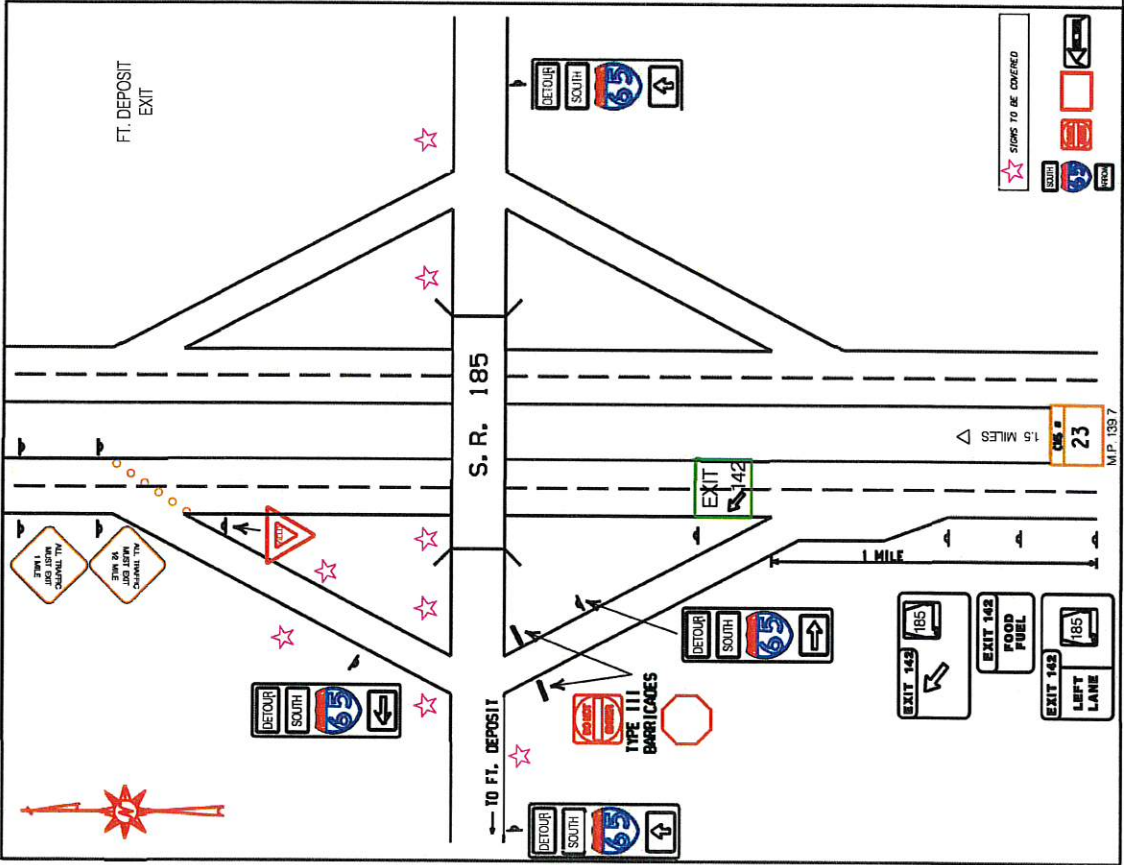

22 LOCATION 22 EXIT 142 @ S.R. 185

TIM BURNS
BEN YATES

MONTGOMERY AREA PERSONNEL IN PLACE TRAFFIC CONTROL ON SHLD SB FACING SIGNS DROPPED DETOUR RT SIGNS DROPPED TEAM LEADERS IN PLACE LOCATION INSPECTED

PERSONNEL	TRUCK No.
ALEX HAMPTON	ST-18489 CREW CAB
COREY MAJORS	ST-16718 CREW CAB
BRUCE PHILLIS	ST-16295
HAYDEN NIX	ST-14352 2TON FLAT