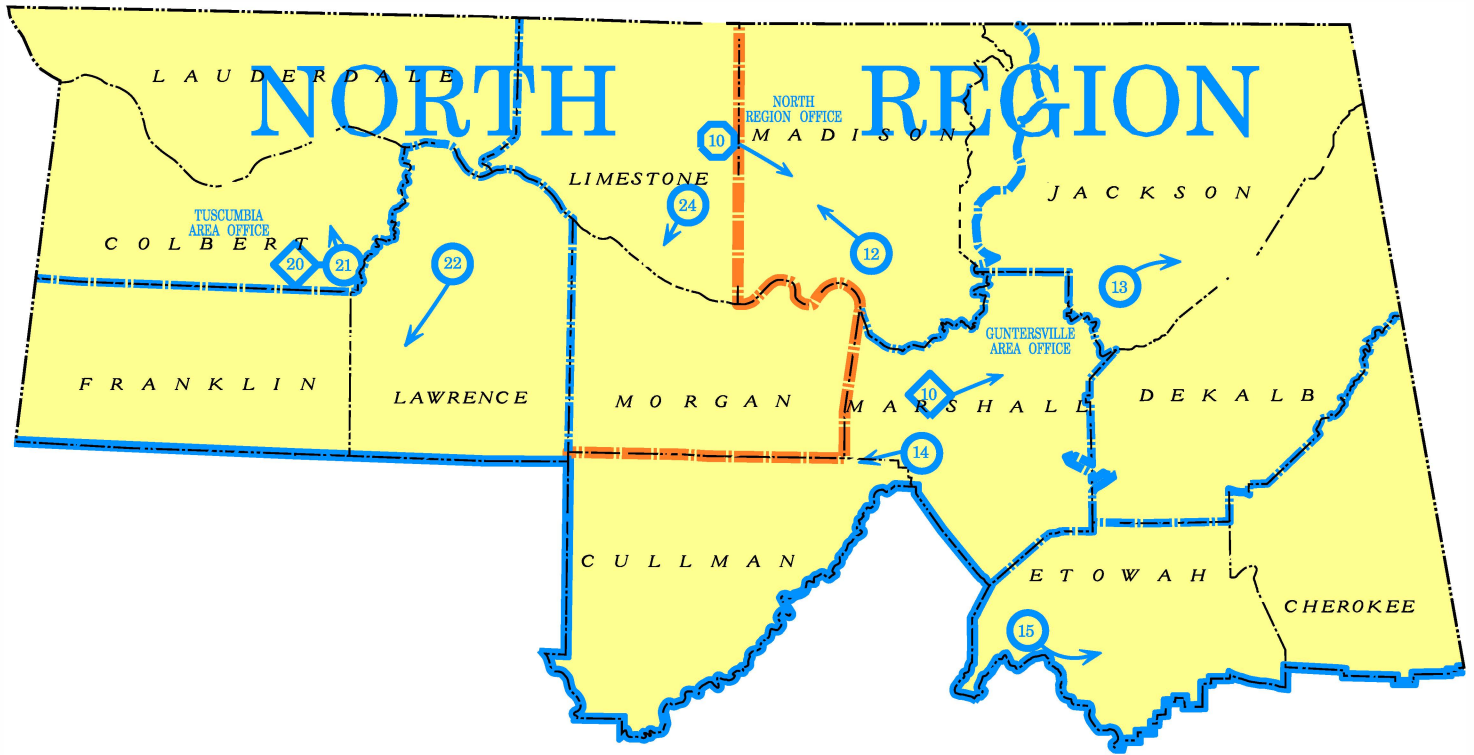

ALABAMA

DEPARTMENT OF TRANSPORTATION

NORTH REGION MAP

Phone Numbers for District Offices:

Guntersville Area

- District 12 (Huntsville) (256) 837-0111
- District 13 (Dutton) (256) 228-6028
- District 14 (Joppa) (256) 586-4178
- District 15 (Gadsden) (256) 442-4436

Tuscumbia Area

- District 21 (Tuscumbia) (256) 389-1441
- District 22 (Moulton) (256) 974-0648
- District 24 (Decatur) (256) 353-8862

LEGEND

- REGION OFFICE
- AREA OFFICE
- DISTRICT OFFICE
- REGION LINE
- DISTRICT LINES
- AREA LINES