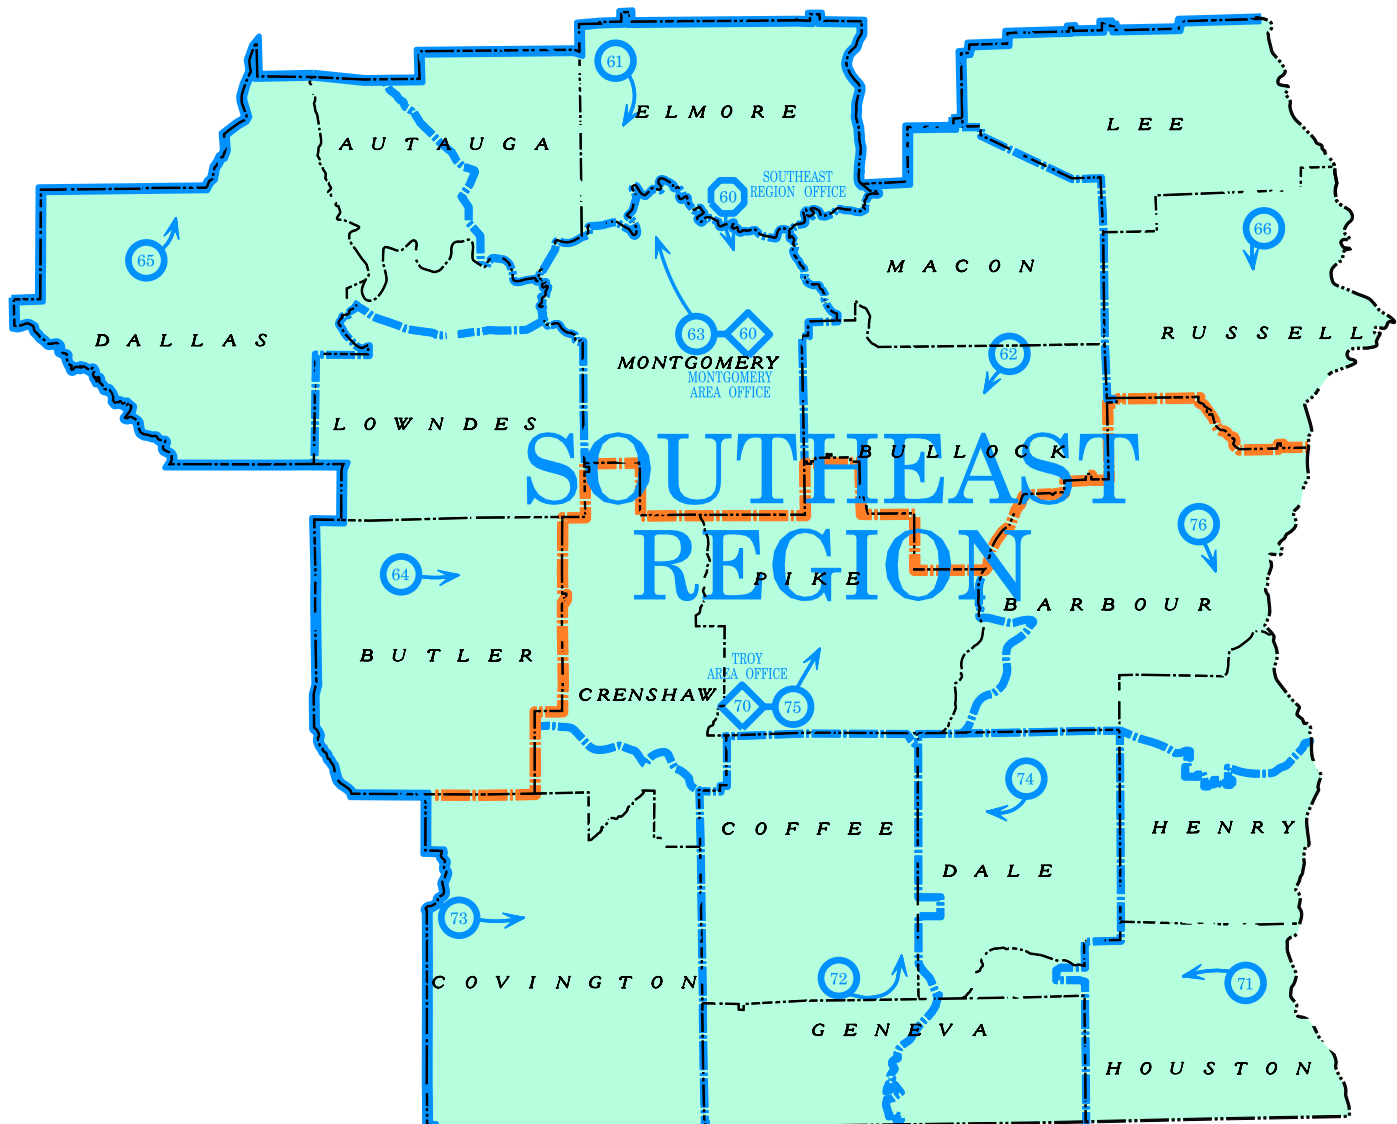

ALABAMA

DEPARTMENT OF TRANSPORTATION

SOUTHEAST REGION MAP

Phone Numbers for District Offices:

Montgomery Area

- District 61 (Speigner) (334) 567-4379
- District 62 (Union Springs) (334) 738-2150
- District 63 (Montgomery) (334) 242-6572
- District 64 (Greenville) (334) 382-6614
- District 65 (Selma) (334) 875-4455
- District 66 (Seale) (334) 855-4735

Troy Area

- District 71 (Dothan) (334) 794-4958
- District 72 (Enterprise) (334) 347-8166
- District 73 (Andalusia) (334) 222-5555
- District 74 (Ozark) (334) 774-4542
- District 75 (Troy) (334) 670-2475
- District 76 (Eufaula) (334) 687-3161

LEGEND

- ..... REGION OFFICE
- ..... AREA OFFICE
- ..... DISTRICT OFFICE
- ..... REGION LINE
- ..... DISTRICT LINES
- ..... AREA LINES